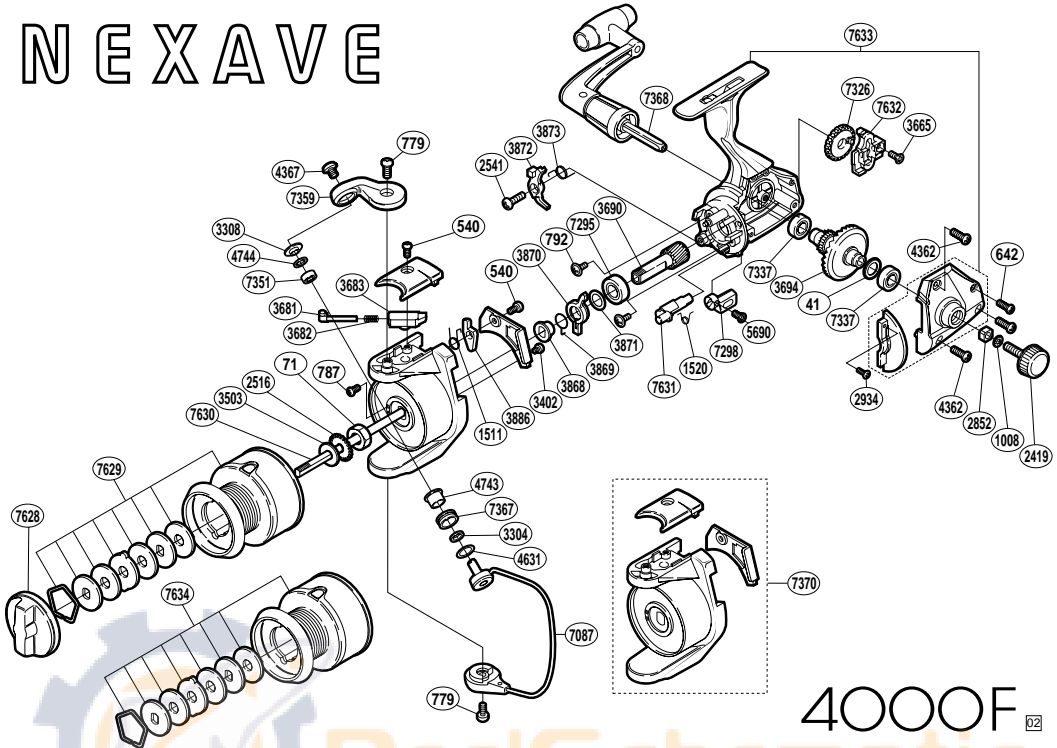

NEXAVE

4000F ⁰²

'02 NEX 4000F

RD No.	PARTS NAMES	RD No.	PARTS NAMES	RD No.	PARTS NAMES
0041	Drive Gear Washer	3665	Slider Retainer Screw	7087	Bail Assembly
0071	Rotor Nut	3681	Bail Spring Guide (A)	7295	Ball Bearing
0540	Multi-Purpose Screw	3682	Bail Spring	7298	Anti-Reverse Lever
0642	Side Cover Screw (small)	3683	Bail Spring Guide (B)	7326	Oscillating Gear
0779	Multi-Purpose Screw	3690	Pinion Gear	7337	Ball Bearing
0787	Nut Lock Screw	3694	Drive Gear	7351	Line Roller Bearing
0792	Bearing Retainer Screw	3868	Lock Out Spring Holder	7359	Bail Arm
1008	Handle Lock Washer	3869	Anti-Reverse Lock Out Spring	7367	Line Roller
1511	Lever Spring	3870	Anti-Reverse Lock Out	7368	Handle Assembly
1520	Anti-Reverse Cam Spring	3871	Bushing Washer	7370	Rotor Assembly
2419	Handle Screw Cap	3872	Anti-Reverse Pawl	7628	Drag Knob Assembly
2516	Spool Support	3873	Anti-Reverse Pawl Spring	7629	Spool Assembly
2541	Anti-Reverse Pawl Screw	3886	Bail Trip Lever	7630	Main Shaft
2852	Handle Screw Lock	4362	Side Cover Screw (large)	7631	Anti-Reverse Cam
2934	Flange Screw	4367	Line Roller Screw	7632	Oscillating Slider
3304	Bearing Spacer	4631	Spacer	7633	Body Assembly
3308	Line Roller Washer	4743	Line Roller Bushing		
3402	Cover Screw	4744	Roller Bearing Seal		
3503	Spool Washer	5690	Anti-Reverse Lever Screw	7634	Spare Spool Assembly